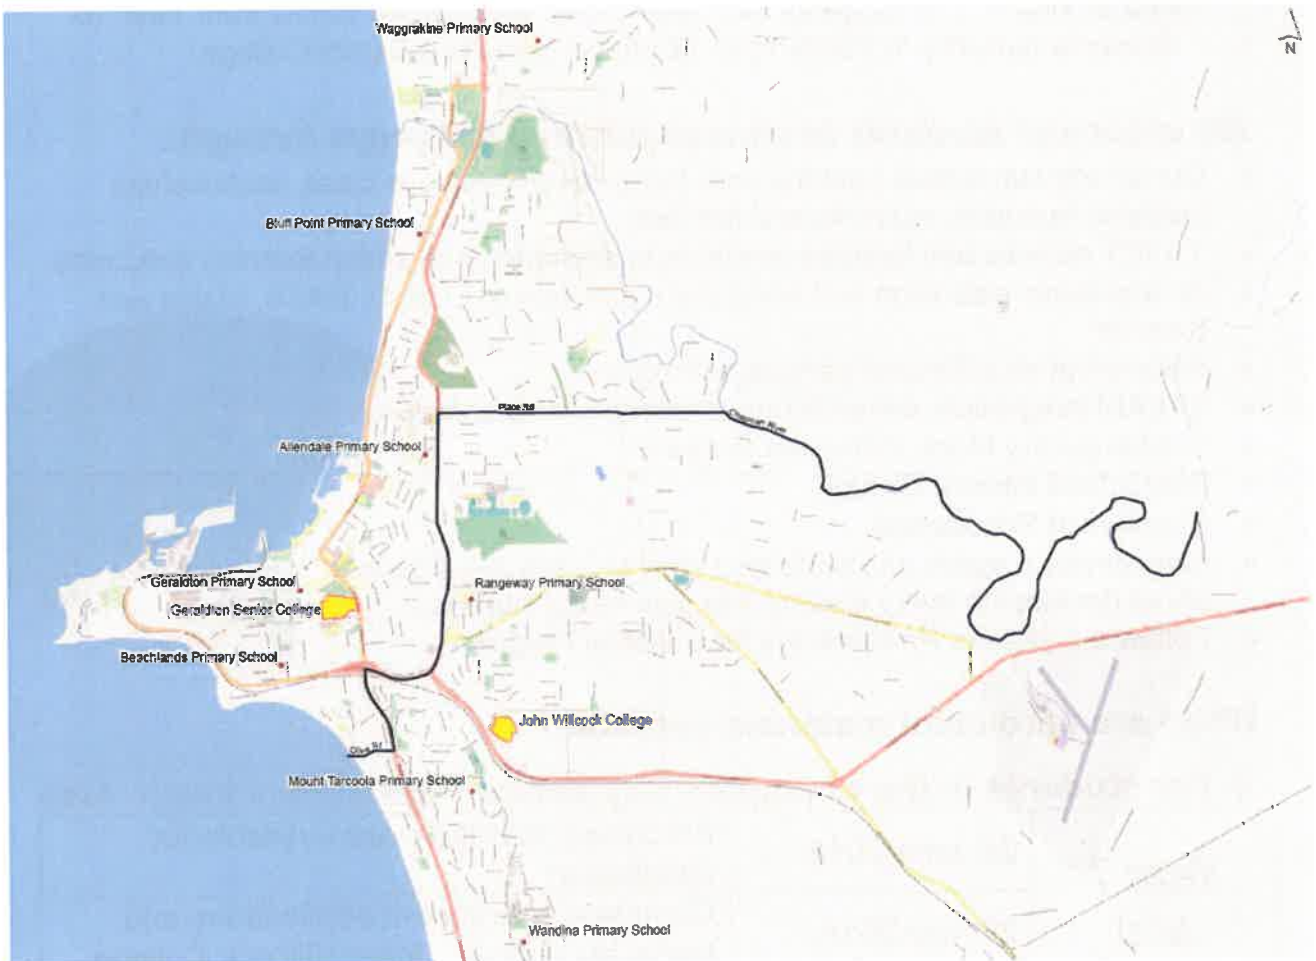

From 2019, **Champion Bay Senior High School's** local intake area will be: From Indian Ocean at a point on the western extension of Olive Street, east and north east along Olive Street (south side included) to the Brand Highway, north along Brand Highway (east side included) to the Brand Highway and John Willcock Link overpass, east along John Willcock Link (south side included) to North West Coastal Highway, east, north east and north along North West Coastal Highway (south and east sides included) to Place Road, east along Place Road (south side included) to the Chapman River, east and south east along the Chapman River (south side included).